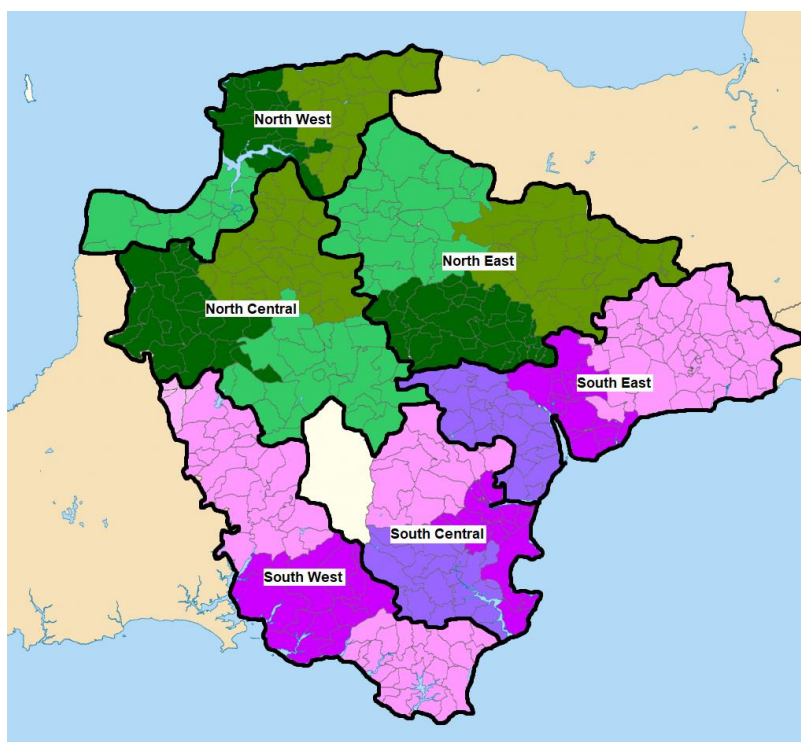

Proposed areas

Areas – North

- North West

Barnstaple, Devon, S Peter & S Mary Magd (GF;T). 8, 19-1-0 (978 kg) in Eb. Rung from aisle : south. Fri (3rd).	Barnstaple
Bishops Tawton, Devon, S John Bapt (GF). 6, 9-2-20 (492 kg) in G#. Thu.	Barnstaple
Braunton, Devon, S Brannock (T). 8, 16-0-25 (824 kg) in E. Tue (1st, 3rd).	Barnstaple
Fremington, Devon, S Peter (GF). 6, 8-3-19 (453 kg) in G. Thu (not always: check).	Barnstaple
Georgeham, Devon, S George (T). 8, 12-0-22 (620 kg) in F#.	Barnstaple
Goodleigh, Devon, S Gregory. 6, 7-1-18 (376 kg) in A.	Barnstaple
Heanton Punchardon, Devon, S Augustine. 6, 10-2-24 (544 kg) in Ab.	Barnstaple
Ilfracombe, Devon, Holy Trinity. 8, 12-0-20 (619 kg) in G. Wed 19:00.	Barnstaple
Ilfracombe, Devon, S Philip & S James. 8, 11-0-26 (571 kg) in G.	Barnstaple
Marwood, Devon, S Michael & All Angels. 6, 13-2-12 (691 kg) in F.	Barnstaple
Mortehoe, Devon, S Mary Magd (GF). 6, 9-0-26 (469 kg) in Bb.	Barnstaple
Pilton, Devon, S Mary V. 8, 23-2-5 (1196 kg) in D. Tue.	Barnstaple
West Down, Devon, S Calixtus (GF). 6, 8-2-3 (433 kg) in Ab.	Barnstaple
Abbotsham, Devon, S Helen (GF). 6, 10-3-22 (556 kg) in G. Wed.	Hartland